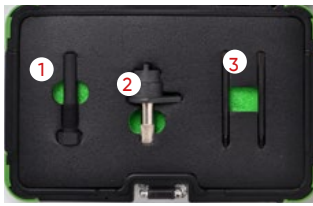

TURBO TIMING SET VAG 1.2 TFSI

54092 21,50€

APPLICATIONS

Audi: A1, A3, A3 Sportback, A3 Cabrio
Seat: Altea, Altea XL, Ibiza, Leon, Toledo
Skoda: Fabia II, Octavia II, Praktik, Rapid, Rapid Spaceback, Rommster, Yeti
VW: Beetle, Caddy, Caddy Maxi, Golf Plus, Golf VI, Golf VI Cabrio, Golf VI Estate, Jetta, Polo, Touran

OEM TOOLS

T10340(1), T10414(2), T10341(3)

ENGINE CODES

CBZA, CBZB, CBZC

GASOLINA/PETROL