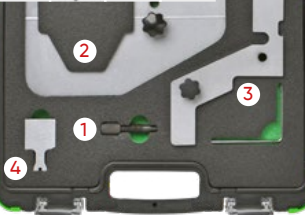

ENGINE TIMING TOOL SET FORD 2.0 ECO BOOST SCTI& TI-VCT

54208 75,50€

GASOLINA/PETROL

APPLICATIONS	FORD: Galaxy(2010), Mondeo (2010) S, Max (2010), Focus(2011)
OEM TOOLS	
ENGINE CODES	303-748 (1), 303-1504 (2), 303-1565 (3), 303-1521 (4)
	TNWA, TNWB, TPWA, TNBA, TPBA, MGDA, XQDA