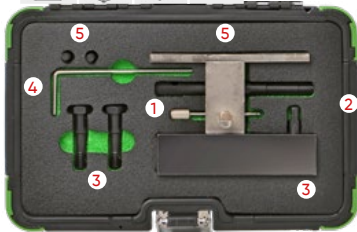

ENGINE TIMING TOOL SET VAUXHALL/ OPEL 1.6 CDTI

54205 49,00€

GASOIL/DIESEL

APPLICATIONS	Vauxhall/Opel: Astra J (13-18), Astra K, (15-19), GTC (15-18), Insignia A (15-17), Insignia-B (17-20), Meriva B (13-17), Mokka (14-16), Mokka X (16-20), Zafira C Tourer (13-19).
OEM TOOLS	
ENGINE CODES	EN-6349, EN-6130 (1), EN-51143 (2), EN-51140 (3), EN-50513 (4), EN-51188 (5)
	B16DTC, B16DTE, B16DTH, B16DTJ, B16DTL, B16DTN, B16DTR and B16DTU. D16DTH, D16DTI, D16DTJ, D16DTN, D16DTR, D16DTU