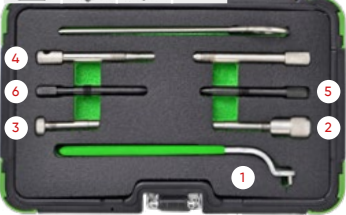

ENGINE TIMING TOOL SET CHRYSLER JEEP LDV 2.5 CRD

54207 39,00€

GASOIL/DIESEL

APPLICATIONS	Chrysler: Voyager (01-08), Grand Voyager (01-08) Jeep: Cherokee (01-08) LDV: Maxus (05-09)
OEM TOOLS	VM 9660 (1), VM1052 (2), VM1053 (3), VM1068 / VM1089 (4), VM1080 (5), VM8873 (6)
ENGINE CODES	2.5D CRD: R2516C, R2516K, R2516L-VM39/40B 2.8D CRD: R2816C5.05A, R2816K4.