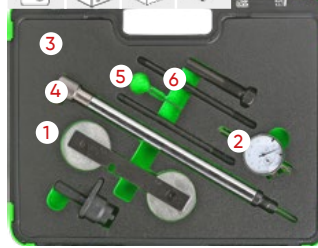

VOLKSWAGEN / SEAT / SKODA 1.2L ENGINE TIMING TOOL KIT

54199 93,50€

APPLICATIONS

Audi: A1 (10-15), A1 Sportback (10-15), A3 Cabriolet (10-13), A3 (10-15), A3 Sportback (03-13)
Seat: Altea/Altea XL (10-15), Ibiza (10-15), Leon (10-13), Toledo (12-15)
Skoda: Fabia II (10-15), Praktik (10-15), Rapid (12-15), Rapid Sportback (12-15), Octavia II (04-13), Yeti (09-15), Yeti Outdoor (13-15)
VW: Beetle (11-15), Caddy/Caddy Maxi (10-15), EOS (07-15), Golf V (03-13), Golf V Estate (07-09), Golf VI (10-13), Golf VI Estate (10-13), Golf VI Cabriolet (11-15), Golf Plus (05-14), Jetta (05-14), Passat (05-15), Polo (09-14), Scirocco (08-14), Tiguan (07-15), Touran (03-15)

OEM TOOLS

ENGINE CODES

1.2 TFSi: CBZA, CBZB, CBZC
1.4 FSi/TFSi: BLG, BMY, BWK, CAVA, CAVB, CAVC, CAVD, CAVE, CAVF, CAXA, CAXC, CDGA, CSMA
1.6 FSi: BAG, BLF, BLP

GASOLINA/PETROL