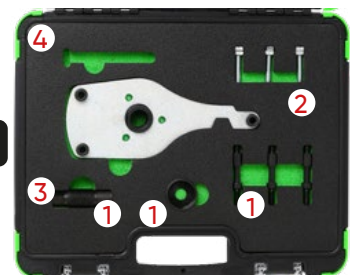

ENGINE TIMING TOOL SET VAUXHALL/ OPEL 1.6 CDTI

54205 49,00€

GASOIL/DIESEL

APPLICATIONS	Vauxhall/Opel: Astra J (13-18), Astra K, (15-19), GTC (15-18), Insignia A (15-17), Insignia-B (17-20), Meriva B (13-17), Mokka (14-16), Mokka X (16-20), Zafira C Tourer (13-19).
OEM TOOLS	
ENGINE CODES	EN-6349, EN-6130 (1), EN-51143 (2), EN-51140 (3), EN-50513 (4), EN-51188 (5)
	B16DTC, B16DTE, B16DTH, B16DTJ, B16DTL, B16DTN, B16DTR and B16DTU. D16DTH, D16DTI, D16DTJ, D16DTN, D16DTR, D16DTU

ENGINE TIMING TOOL SET FORD/MAZDA 2.2, 3.2 TDCI

54209 30,00€

GASOIL/DIESEL

APPLICATIONS	Ford: Ranger 3.2L (2011-2016), Ranger 2.2L (2011-2015), Transit 2.2L (2006-2016), Everest 3.2L (2015), Ranger 3.2L (2011)
OEM TOOLS	Mazda BT-50 (2011), Mazda BT-50 3.2L (2011-2016)
ENGINE CODES	303-675/21-234, 303-698/21-251 (1), 303-1587(2)
	CYFA, CYFB, DRFA, DRF-B, P8FA, P8FB, PGFA, PGF-B, QVFA, QVFB, SRFA, SRFB, SRFC, SRFD, SEFE, UHFA, CYFC, DRFC, USRA

ENGINE TIMING TOOL SET FOR BMW & MINI 1.5/ 2.0L

54206 112,50€

GASOIL/DIESEL