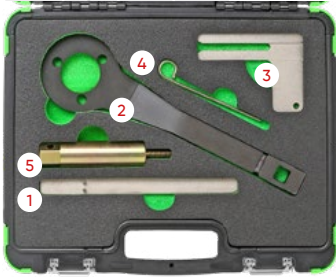

ALIGNMENT TOOL SET FOR BMW, MINI, CITROEN, PEUGEOT

54219

60,00€

GASOLINA/PETROL

1.09 - 5 240
Kg 5.5 11 17

APPLICATIONS	BMW, MINI, PSA
OEM TOOLS	115140(1), 119280(2), 119330(3), 113340(4), 114360(5)
ENGINE CODES	BMW: 1.6 (N40 / N45 / N45T, B16, B16A, B16AC) 1.8 / 2.0 (N42 / N46 / N46T) 2.0 / 3.0 (N51 / N52 / N52-Componente / N53 / N54) PSA 1.4 / 1.6 16V (EP3 / EP6 / EP6DT / EP6DTS) MINI 1.4 / 1.6 (N12 / N14)