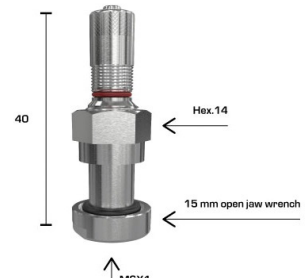

Valves for Truck TPMS

562-3922W

Service Kits for TPMS Valves

562-3641	Service Kit TPMS Renault –ALU (Schrader 5001)
562-3642	Service Kit TPMS Renault –Stal (Schrader 5002)
562-3643	Service Kit TPMS PSA/Fiat (Schrader 5003)
562-3644	Service Kit TPMS Nissan/Opel/Volvo (Schrader 5004)
562-3645	Service Kit TPMS PSA (Schrader 5006)
562-3647	Service Kit TPMS Nissan/Reanult (Schrader 5016)
562-3661	Service Kit TPMS Ford
562-3662	Service Kit TPMS Nissan
562-3663	Service Kit TPMS Volvo
562-3664	Service Kit TPMS Opel/Saab/Suzuki
562-3665	Service Kit TPMS Schrader
562-3667	Service Kit TPMS Lexus/Toyota Pacyfc LFB1/LFC1
562-3666	Set plactic caps - 25pc

Autel MX-Sensor