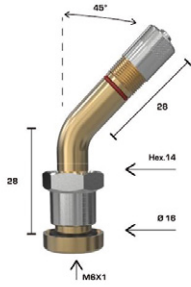

Valves for Truck TPMS

562-3915W