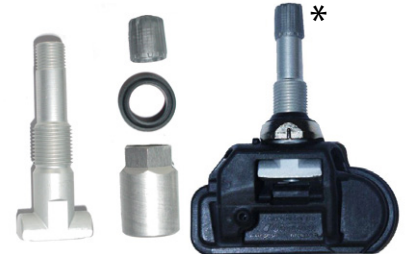

Valves for OEM TPMS Sensor

*

*

*

562-3912

*

*

*

*

* Pictures of complete sensors are used only to verify the valve, they are not a commercial offer of Tip-Topol Sp. z o.o.

Ref.no	Description
562-3904	TPMS Replacement valve for Schrader Snap-in (REV4/REV5)
562-3905	TPMS Replacement valve for Schrader Snap-in (REV4/REV5) with chrom
562-3908	TPMS Replacement valve for Schrader Clamp-in (REV4/REV5)
562-3908S	TPMS Replacement valve for Schrader Clamp-in (REV4/REV5) steel
562-3911	TPMS Replacement valve for Schrader Snap-in New Generation
562-3918	TPMS Replacement valve for Schrader Clamp-in new generation
562-3903	TPMS Replacement valve Schrader Clamp-in Alpha
562-3912	TPMS Replacement valve Schrader Clamp-in Gamma
562-3901	TPMS Replacement valve Conti/VDO TG1B
562-3907	TPMS Replacement valve Conti/VDO TG1C
562-3916	TPMS Replacement valve Conti/VDO TG1D