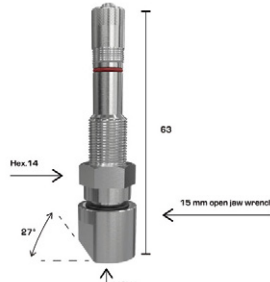

Valves for Truck TPMS

562-3921W

Service Kits for TPMS Valves

562-3641	Service Kit TPMS Renault –ALU (Schrader 5001)
562-3642	Service Kit TPMS Renault –Stal (Schrader 5002)
562-3643	Service Kit TPMS PSA/Fiat (Schrader 5003)
562-3644	Service Kit TPMS Nissan/Opel/Volvo (Schrader 5004)
562-3645	Service Kit TPMS PSA (Schrader 5006)
562-3647	Service Kit TPMS Nissan/Reanult (Schrader 5016)
562-3661	Service Kit TPMS Ford
562-3662	Service Kit TPMS Nissan
562-3663	Service Kit TPMS Volvo
562-3664	Service Kit TPMS Opel/Saab/Suzuki
562-3665	Service Kit TPMS Schrader
562-3667	Service Kit TPMS Lexus/Toyota Pacyfc LFB1/LFC1
562-3666	Set plactic caps - 25pc

Autel MX-Sensor