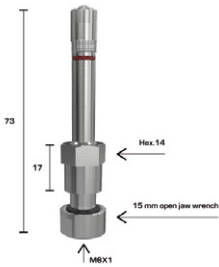

Ref.no	Description
562-3906	TPMS Replacement valve for Huf/Aligator 43mm
562-3913	TPMS Replacement valve for Huf 46mm
562-3914	TPMS Replacement valve for Huf 56mm
562-3928	TPMS Replacement valve for Huf Snap-in
562-3910	TPMS Replacement valve for TRW Clamp-in
562-3920	TPMS Replacement valve for TRW Snap-in
562-3919	TPMS Replacement valve for Cub Snap-in
562-3917	TPMS Replacement valve for Hamaton Snap-in
562-3927	TPMS Replacement valve for Hamaton Clamp-in
562-3926	TPMS Replacement valve for Pacyfci Snap-in

Valves for Truck TPMS

562-3915W

562-3921W

562-3922W

562-3923W

562-3924W

562-3925W

Service Kits for TPMS Valves